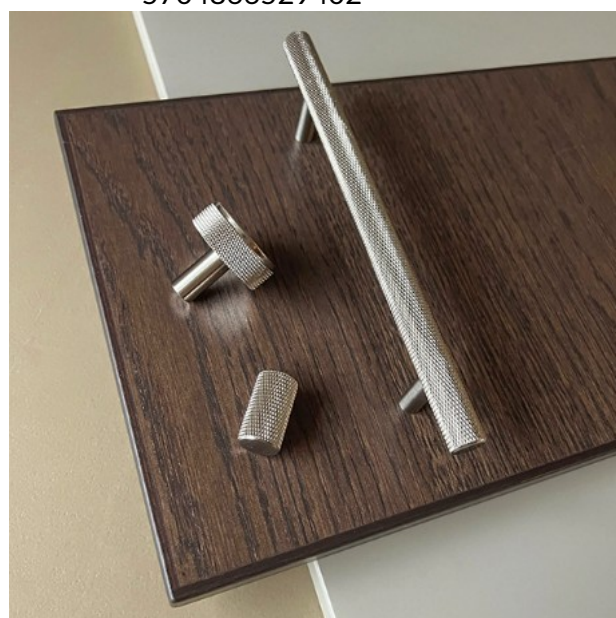

PRODUCT SHEET

Description:

Bar Handle "House", cc 160mm, \varnothing 12x220mm, H:33mm, SS-Look, Brass Material, Incl. 2 pcs of M4x25mm. SS-Look Screws

Item number:

17.01.203-0

| Units | Box | Carton | HS Code | Barcode |
|-------|-----|--------|------------|--|
| Pcs. | 10 | 50 | 8302420090 |  |
| | | | | 5704866529402 |