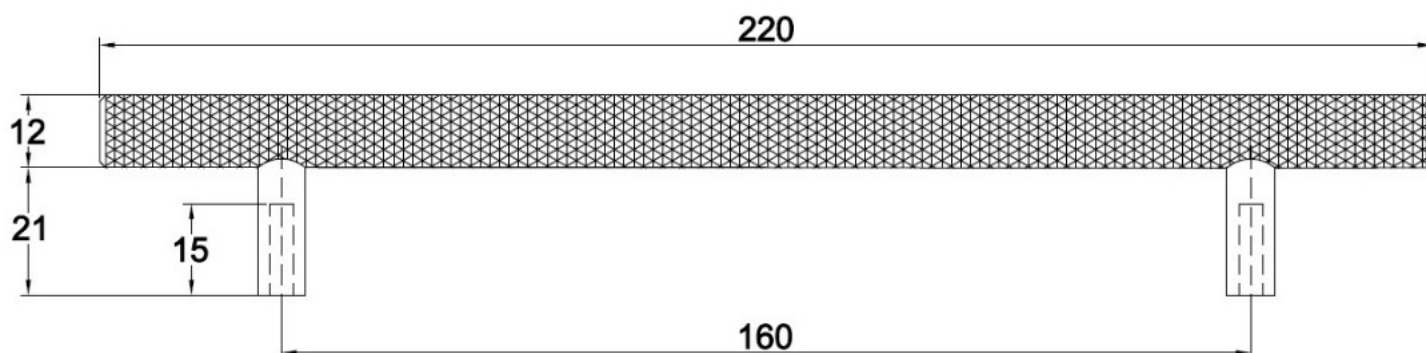

PRODUCT SHEET

Description:

Bar Handle "House", cc 160mm, \varnothing 12x220mm, H:33mm, SS-Look, Brass Material, Incl. 2 pcs of M4x25mm. SS-Look Screws

Item number:

17.01.203-0

| Units | Box | Carton | HS Code | Barcode |
|-------|-----|--------|------------|--|
| Pcs. | 10 | 50 | 8302420090 |  |
| | | | | 5704866529402 |